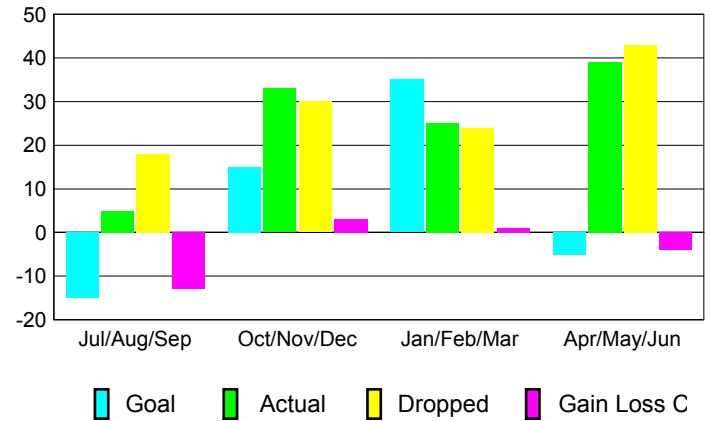

GMT: **JØRN ANDERSEN**

Location: **FINLAND**

GMT CA: **4**

**CLUBS**

Month	New Club Goal	Actual New Clubs	Actual Dropped Clubs	Gain/Loss of Clubs
<b>2012-2013</b>				
Jul/Aug/Sep	0	0	0	0
Oct/Nov/Dec	1	0	0	0
Jan/Feb/Mar	0	0	0	0
Apr/May/June	0	1	0	1
<b>Totals</b>	<b>1</b>	<b>1</b>	<b>0</b>	<b>1</b>

**Club Results 2012-2013**

Goal, New, Dropped, Gain/Loss

**MEMBERSHIP**

Month	Net Memb Goal	Actual New Memb	Actual Dropped Memb	Gain/Loss of Memb
<b>2012-2013</b>				
Jul/Aug/Sep	-15	5	18	-13
Oct/Nov/Dec	15	33	30	3
Jan/Feb/Mar	35	25	24	1
Apr/May/June	-5	39	43	-4
<b>Totals</b>	<b>30</b>	<b>102</b>	<b>115</b>	<b>-13</b>

**Membership Results 2012-2013**

Goal, New, Dropped, Gain/Loss

**YTD Status Quo Clubs 2012-2013**

Status Quo Clubs Compared to Status Quo Members

**Gender Comparison 2012-2013**

**Club Gain/Loss 2012-2013**